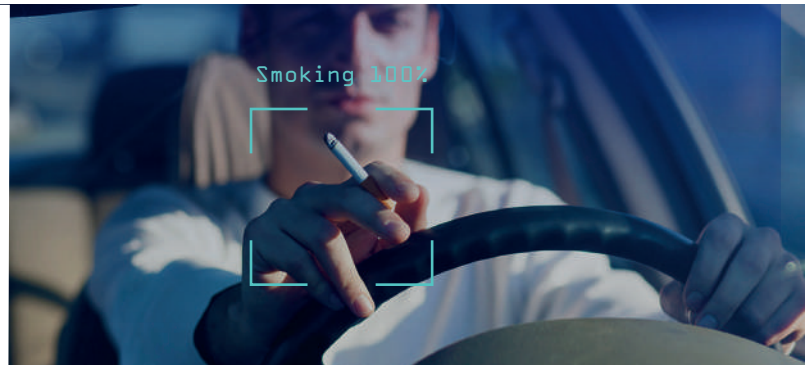

Smart AI Safety Cameras

Predict Accidents Before They Happen!

- Advanced AI tech, detects even subtle unsafe driving behaviors.
- Videos are stored to the cloud to be reviewed at your convenience.
- Doubles as a dependable dash camera system.

Distracted driving today poses a real threat on roads everywhere. Not only does such behavior compromise safety, but it also creates a substantial financial risk for companies whose drivers are at fault. Our AI driven ADAS camera is able to accurately detect all types of unsafe driving behavior so corrective action can be taken before an accident happens. The system is able to accurately detect, cellphone use, texting, drowsiness, smoking and more. For many fleets investing in an advanced ADAS system doesn't cost...it pays!

All Dashcams

Total Events 834		Last 30 Days VIEW ALL	
Safety 78			
2	Smoking	19	Food & Drink
8	Cellphone Use	25	Distracted Driving
0	Tailgating	2	Collision
1	Hard Braking		
			15 Driver Unbelted
			6 Hard Cornering
			0 Hard Accelerati...