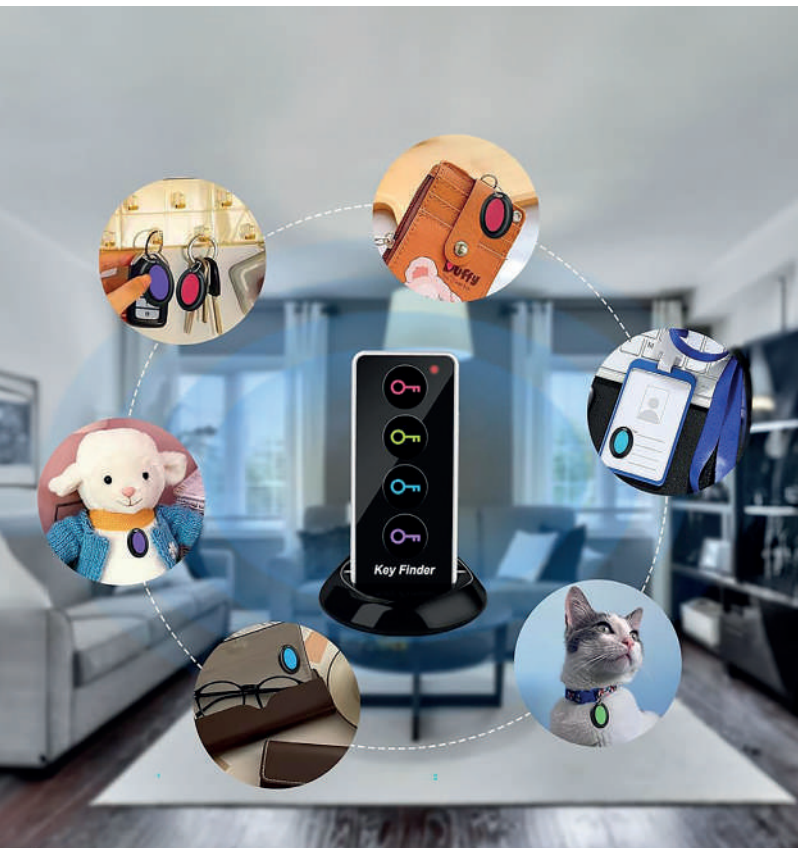

Gave up on useless phone mounts that don't work? Our mounts are professionally installed on your car's dashboard in just the right spot, providing a secure and easily accessible location for your device. No more wasted money, experimenting with different mounts that end up rolling around on the floor of your car – invest wisely for a safer, frustration-free drive.

Let us help you rediscover the joy of seamlessly interacting with your car's touch screen, where every tap of your finger effortlessly brings you to the screen you're supposed to be on!

Rewire Power Socket

Charge on - Even When Off!

- Allows for charging devices even when the vehicle is turned off.
- Provides continuous power to devices that may otherwise lose memory.
- Increases convenience by allowing the use of devices even with the vehicle off.

Power, when and where you need it! By rewiring your car's power socket, charging devices becomes a 24/7 affair. No more dead phone batteries just because the car was off.

Wireless Car-Key Finder

Keys Found Fast!