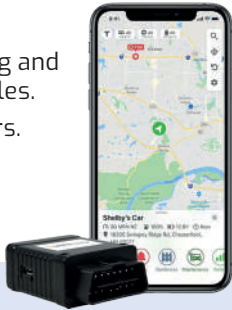

GPS Tracking No Contract!

Keep Your Drivers on The Right Track!

- Optimizes fleet operations and reduces fuel consumption.
- Helps reduce wasted time.
- Enables efficient route planning and management of multiple vehicles.
- Enhances security of the drivers.