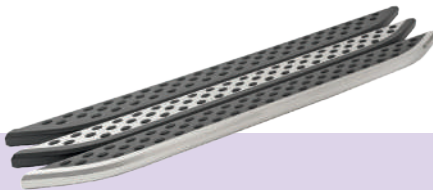

Running Boards

Step Up with Ease

- Facilitates getting in and out of a vehicle, especially for taller vehicles.
- Eliminates the awkwardness of stretching to get into a taller vehicle.
- Adds a stylish and functional element to the vehicle.