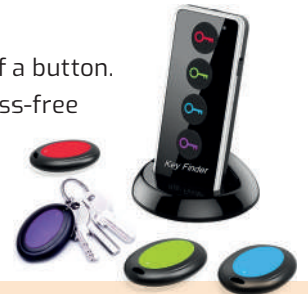

Power, when and where you need it! By rewiring your car's power socket, charging devices becomes a 24/7 affair. No more dead phone batteries just because the car was off.

Wireless Car-Key Finder

Keys Found Fast!

- Locate keys with the push of a button.
- Promotes an organized stress-free lifestyle.
- Compact and easy to use.

Introducing the Wireless key Finder from CSO Radio - the perfect answer to "Did anyone see my keys?" Keep the wireless remote in a convenient spot like your kitchen drawer, and when the inevitable moment strikes, (usually when in a rush), simply push a button to make the attached tag on your keys emit a helpful beep. Stay organized, save time, and bid farewell to the stress of lost keys.